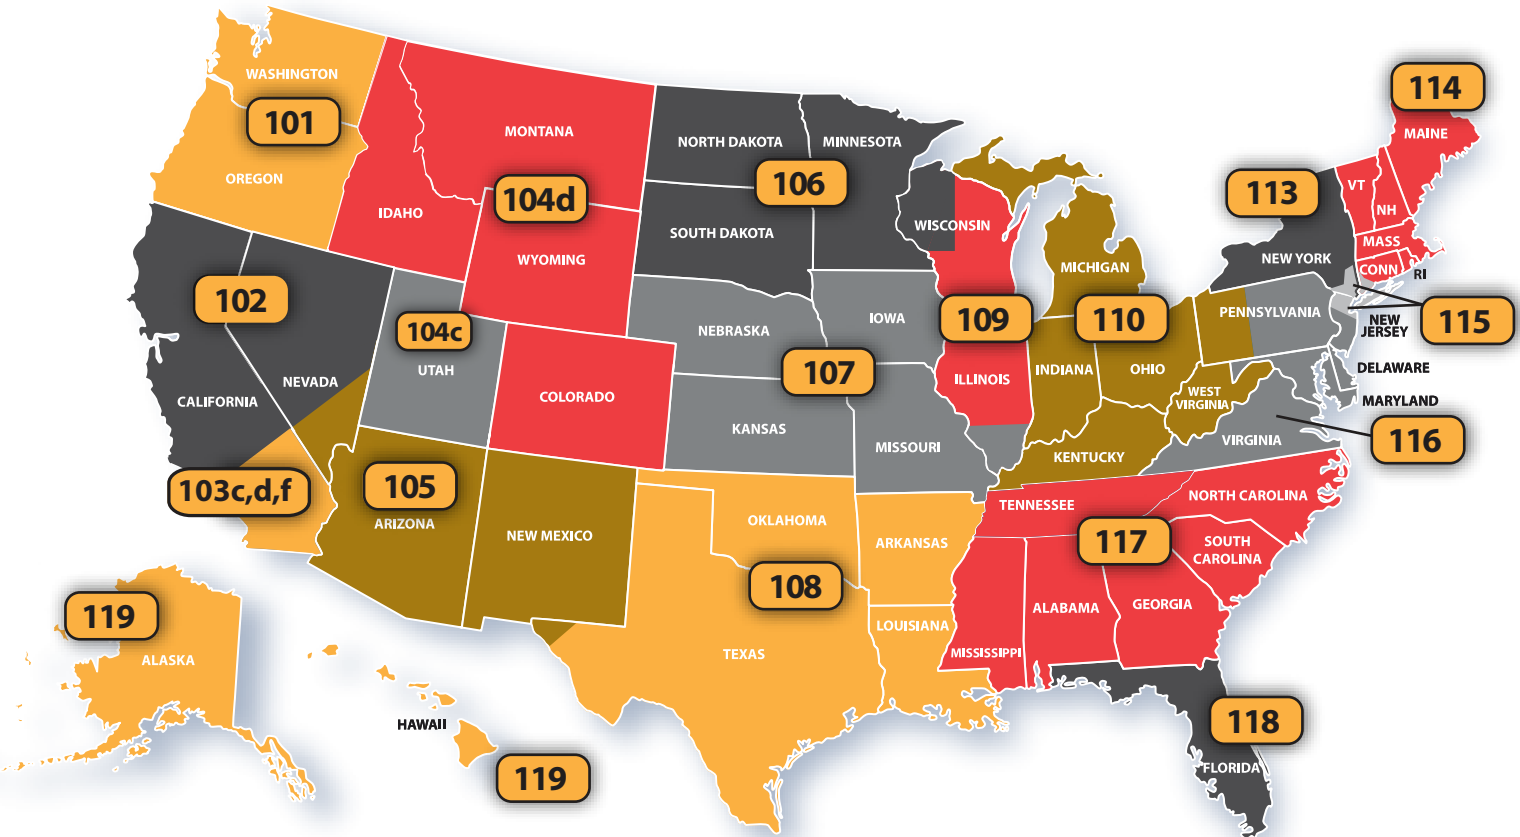

ELAN | Furman | Gefen | Niles | Panamax | SpeakerCraft | Sunfire | Xantech

101: WA, OR

Factory Direct – Peter Arnold
1800 S. McDowell Blvd
Petaluma, CA 94954
Phone: 707.782.8153

102: N. CA, N. NV

Factory Direct – Peter Arnold
1800 S. McDowell Blvd.
Petaluma, CA 94954
Phone: 707.782.8153

103-c: S. CA (Orange County, and Inland Empire)

103-d: S. CA (San Diego)
Factory Direct - Eldon Henry
1800 S. McDowell Blvd.
Petaluma, CA 94954
Phone: 707.364.9899

103-f: (LA North)

Factory Direct – Chris Lynch
1800 S. McDowell Blvd.
Petaluma, CA 94954
Phone: 707.779.2447

104-c: UT

Factory Direct – Chris Lynch
1800 S. McDowell Blvd.
Petaluma, CA 94954
Phone: 707.779.2447

104-d: CO, ID, MT, WY

Factory Direct – Chris Hornsby
1800 S. McDowell Blvd.
Petaluma, CA 94954
Phone: 303.704.9735

105: AZ, Las Vegas NV, NM, El Paso TX

Factory Direct – Travis Klatt
1800 S. McDowell Blvd.
Petaluma, CA 94954
Phone: 707.782.8702

106: MN, ND, SD, W. WI

Network Sales & Marketing
12911 Pioneer Trail
Eden Prairie, MN 55347
Phone: 952.941.9800

107: IA, S.E. IL, KS, MO, NE

Electronic Marketing Associates
10000 Oakdell Dr.
Kansas City, MO 64145
Phone: 816.737.2350

108: AR, LA, OK, TX

New Era Marketing
4562 Sunbelt
Addison, TX 75001
Phone: 214.319.8000

109: N. IL, E. WI

Tandem Marketing
2680 United Lane
Elk Grove, IL 60007
Phone: 847.860.1010

110: IN, KY, MI, OH, W. PA, WV

Tandem Marketing
2680 United Lane
Elk Grove, IL 60007
Phone: 847.860.1010

113 & 114: CT, MA, ME, NH, RI, VT, Upstate NY

Factory Direct – Dan Abramson
1800 S. McDowell Blvd.
Petaluma, CA 94954
Phone: 707.782.8095

115: Metro NYC, S.E. NY, Fairfield County-CT, N. NJ

Factory Direct – Paul Vataj
1800 S. McDowell Blvd.
Petaluma, CA 94954
Phone: 707.796.3671

116: DC, DE, MD, S. NJ, E. PA, VA

Factory Direct – Jay Cary
1800 S. McDowell Blvd.
Petaluma, CA 94954
Phone: 707.364.7407

117: AL, GA, MS, NC, SC, TN

High Tech Network
1205 Johnson Ferry Road, Ste 136-526
Marietta, GA 30068
Phone: 770.435.5370

118: FL

AMI Sales
3100 N. 29th Court, Suite 120
Hollywood, FL 33020
Phone: 954.929.9951

119: AK, HI

Factory Direct - Eldon Henry
1800 S. McDowell Blvd.
Petaluma, CA 94954
Phone: 707.364.9899