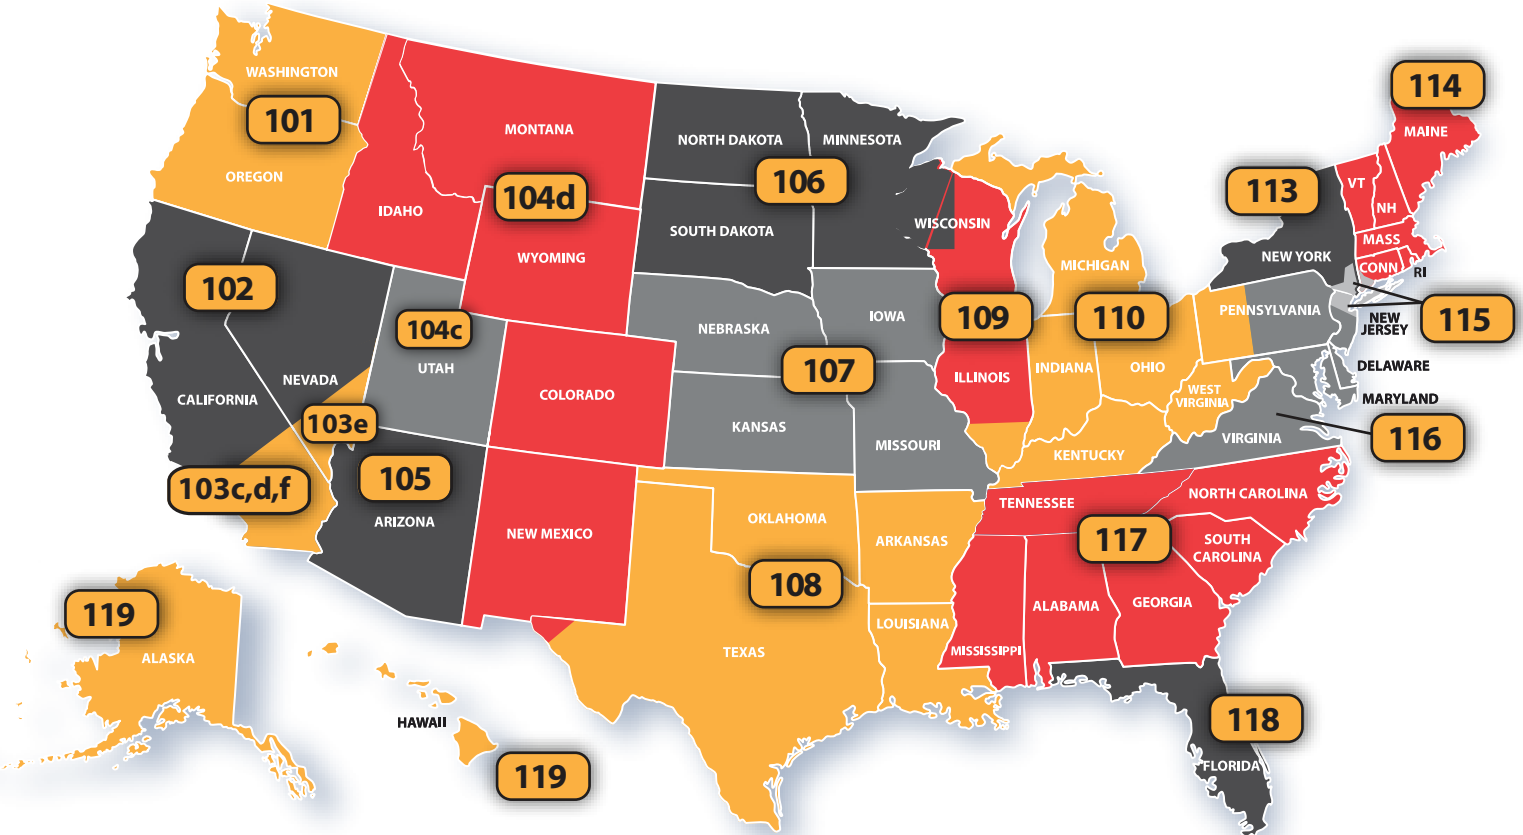

ELAN | Furman | Gefen | Niles | Panamax | SpeakerCraft | Sunfire | Xantech

101: WA, OR
102: N. CA, N. NV
Factory Direct – Peter Arnold
1800 S. McDowell Blvd.
Petaluma, CA 94954
Phone: 707.782.8153

103-c: S. CA (Orange County, and Inland Empire)
103-d: S. CA (San Diego)
Factory Direct - Eldon Henry
1800 S. McDowell Blvd.
Petaluma, CA 94954
Phone: 707.364.9899

103-e: (Las Vegas)
Factory Direct – Peter Arnold
1800 S. McDowell Blvd.
Petaluma, CA 94954
Phone: 707.782.8153

103-f: (LA North)
Factory Direct – Chris Lynch
1800 S. McDowell Blvd.
Petaluma, CA 94954
Phone: 707.779.2447

104-c: UT
Factory Direct – Chris Lynch
1800 S. McDowell Blvd.
Petaluma, CA 94954
Phone: 707.779.2447

104-d: CO, WY, MT, ID, NM, El Paso
Factory Direct – Ryan Conway
1800 S. McDowell Blvd.
Petaluma, CA 94954
Phone: 707.364.6635

105: AZ
Factory Direct – Kevin O’Leary
1800 S. McDowell Blvd.
Petaluma, CA 94954
Phone: 707.766.4527

106: MN, ND, SD, W. WI
Network Sales & Marketing
12911 Pioneer Trail
Eden Prairie, MN 55347
Phone: 952.941.9800

107: IA, KS, MO, NE, S.E. IL
Electronic Marketing Associates
10000 Oakdell Dr.
Kansas City, MO 64145
Phone: 816.737.2350

108: TX, OK, LA, AR
New Era Marketing
4562 Sunbelt
Addison, TX 75001
Phone: 214.319.8000

109: N. IL, E. WI
Tandem Marketing
2680 United Lane
Elk Grove, IL 6007
Phone: 847.860.1010

110: MI, IN, KY, OH, W. PA, WV
On the Road AV
703 Ahgosa Trail
Traverse City, MI 49686
Phone: 231.929.4292

113 & 114: Upstate NY, ME, NH, VT, MA, RI, CT
Factory Direct – Dan Abramson
1800 S. McDowell Blvd.
Petaluma, CA 94954
Phone: 707.782.8095

115: Metro NYC, S.E. NY, Fairfield County-CT, N. NJ
Atlantic Integrated
22 Paris Avenue, Suite 208
Rockleigh, NJ 07647
Phone: 201.767.4230

116: DE, DC, MD, VA, S. NJ, E. PA
Factory Direct – Jay Cary
1800 S. McDowell Blvd.
Petaluma, CA 94954
Phone: 707.364.7404

117: AL, MS, GA, TN, NC, SC
High Tech Network
1205 Johnson Ferry Road, Ste 136-526
Marietta, GA 30068
Phone: 770.435.5370

118: FL
AMI Sales
3100 N. 29th Court, Suite 120
Hollywood, FL 33020
Phone: 954.929.9951

119: AK, HI
Factory Direct - Eldon Henry
1800 S. McDowell Blvd.
Petaluma, CA 94954
Phone: 707.364-9899