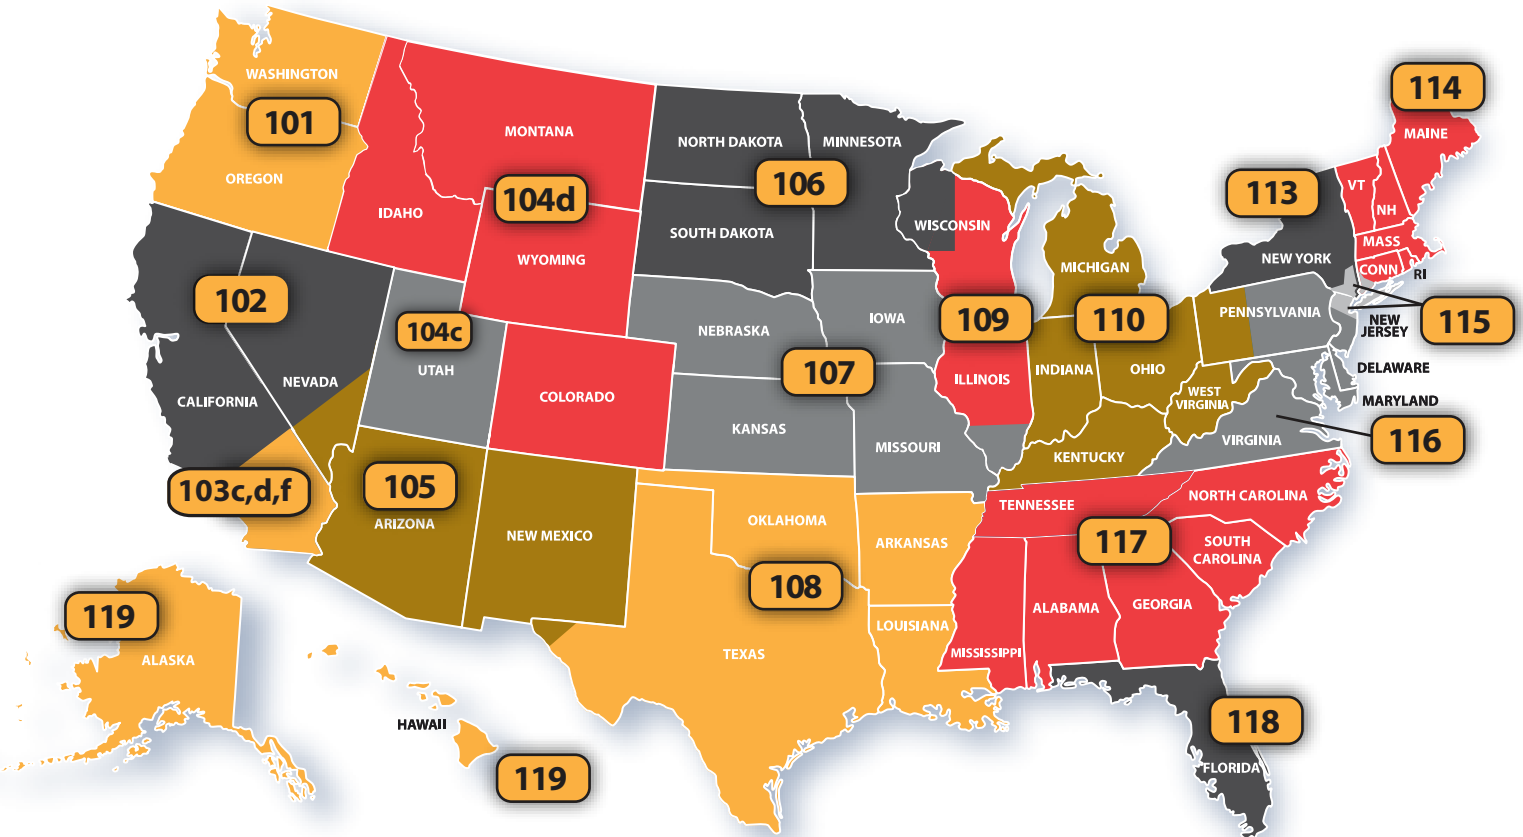

ELAN | Furman | Gefen | Niles | Panamax | SpeakerCraft | Sunfire | Xantech

101: WA, OR

Factory Direct – Peter Arnold
1800 S. McDowell Blvd
Petaluma, CA 94954
Phone: 707.782.8153

102: N. CA, N. NV

Factory Direct – Peter Arnold
1800 S. McDowell Blvd.
Petaluma, CA 94954
Phone: 707.782.8153

103-c: S.CA (Orange County, and Inland Empire)

103-d: S.CA (San Diego)
Factory Direct - Eldon Henry
1800 S. McDowell Blvd.
Petaluma, CA 94954
Phone: 707.364.9899

103-f: (LA North)

Factory Direct – Chris Lynch
1800 S. McDowell Blvd.
Petaluma, CA 94954
Phone: 707.779.2447

104-c: UT

Factory Direct – Chris Lynch
1800 S. McDowell Blvd.
Petaluma, CA 94954
Phone: 707.779.2447

104-d: CO, ID, MT, WY

Factory Direct – Chris Hornsby
1800 S. McDowell Blvd.
Petaluma, CA 94954
Phone: 303.704.9735

105: AZ, Las Vegas NV, NM, El Paso TX

Factory Direct – Travis Klatt
1800 S. McDowell Blvd.
Petaluma, CA 94954
Phone: 707.782.8702

106: MN, ND, SD, W.WI

Network Sales & Marketing
12911 Pioneer Trail
Eden Prairie, MN 55347
Phone: 952.941.9800

107: IA, S.E. IL, KS, MO, NE

Electronic Marketing Associates
10000 Oakdell Dr.
Kansas City, MO 64145
Phone: 816.737.2350

108: AR, LA, OK, TX

New Era Marketing
4562 Sunbelt
Addison, TX 75001
Phone: 214.319.8000

109: N. IL, E. WI

Tandem Marketing
2680 United Lane
Elk Grove, IL 60007
Phone: 847.860.1010

110: IN, KY, MI, OH, W. PA, WV

Tandem Marketing
2680 United Lane
Elk Grove, IL 60007
Phone: 847.860.1010

113 & 114: CT, MA, ME, NH, RI, VT, Upstate NY

Factory Direct – Dan Abramson
1800 S. McDowell Blvd.
Petaluma, CA 94954
Phone: 707.782.8095

115: Metro NYC, S.E. NY, Fairfield County-CT, N. NJ

Atlantic Integrated
22 Paris Avenue, Suite 208
Rockleigh, NJ 07647
Phone: 201.767.4230

116: DC, DE, MD, S.NJ, E.PA, VA

Factory Direct – Jay Cary
1800 S. McDowell Blvd.
Petaluma, CA 94954
Phone: 707.364.7407

117: AL, GA, MS, NC, SC, TN

High Tech Network
1205 Johnson Ferry Road, Ste 136-526
Marietta, GA 30068
Phone: 770.435.5370

118: FL

AMI Sales
3100 N. 29th Court, Suite 120
Hollywood, FL 33020
Phone: 954.929.9951

119: AK, HI

Factory Direct - Eldon Henry
1800 S. McDowell Blvd.
Petaluma, CA 94954
Phone: 707.364.9899